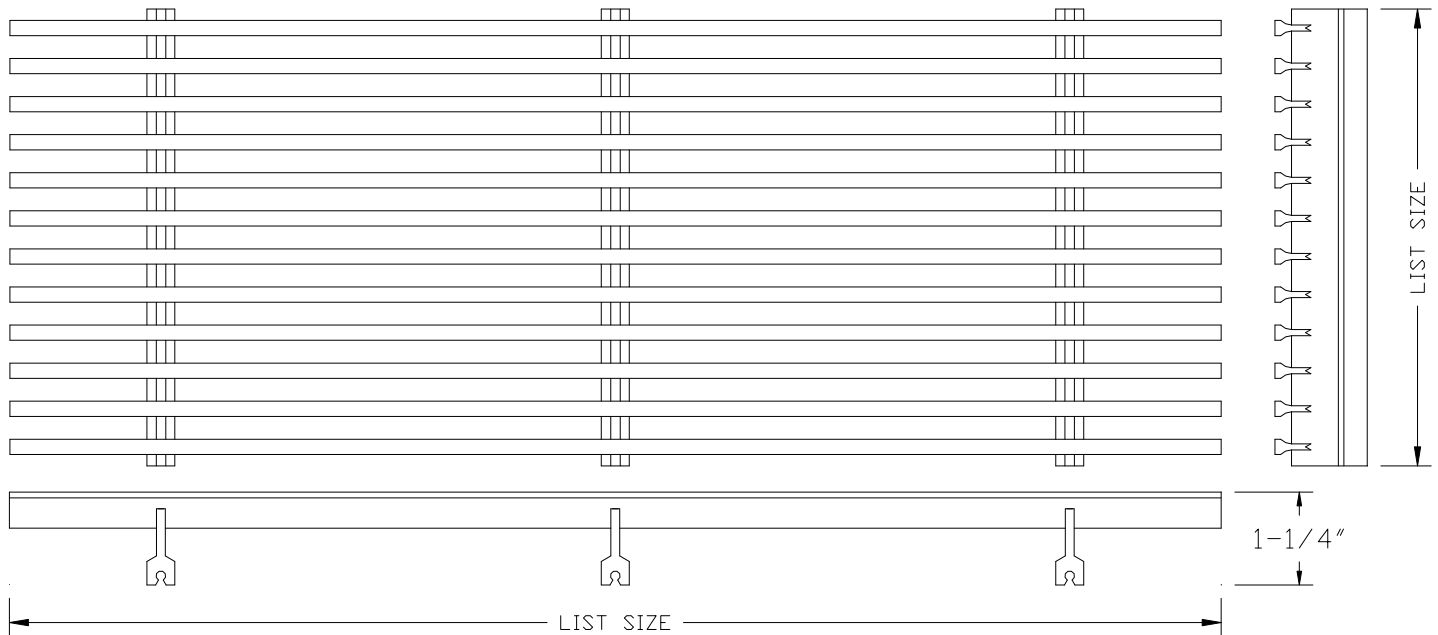

Bar Linear Core Only Floor Grille

DABLCF

- Reinforced for floor use
- Core only grille . will not have a frame or mounting options
- Fully extruded aluminum construction for a stylish appearance
- Fixed blades designed for long straight air throw
- Available on 1/2+increments as standard
- Maximum 84+length in one piece. Max width 8+
- Custom sizes available but extra charge may apply
- Durable powdercoat painted finish
- Available in White, Silver, Mill or Brown

Maximum width 8"

HOW TO ORDER
DABLCF – 00 30 x 4 COLOR
 Blade Width & Height White Silver Mill or Brown
 -00,-01 -15,-30 -82,-84
 Do not leave space if option is not required

DESCRIPTION	DABLCF
FACE BLADES	Horizontal Fixed
REAR BLADES	n/a
DAMPER	n/a
MATERIAL	Aluminum
COLOR	White/Silver/Brown/Mill

-30-

30° 13/64+blades on 1/2+centers

-82-

0° 1/8+blades on 1/2+centers

-84-

0° 1/8+blades on 1/4+centers

- Additional charges apply for the -84 core option