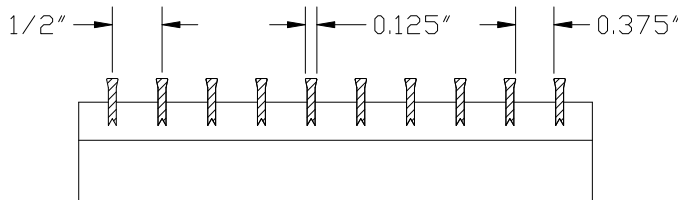

Bar Linear Core Only Floor Grille

DABLCF

- Reinforced for floor use
- Core only grille . will not have a frame or mounting options
- Fully extruded aluminum construction for a stylish appearance
- Fixed blades designed for long straight air throw
- Available on 1/2+increments as standard
- Maximum 84+length in one piece. Max width 8+
- Custom sizes available but extra charge may apply
- Durable powdercoat painted finish
- Available in White, Silver, Mill or Brown

Maximum width 8"

HOW TO ORDER
DABLCF – 00 30 x 4 COLOR
 Blade Width & Height White Silver Mill or Brown
 -00,-01 -15,-30 -82,-84
 Do not leave space if option is not required

DESCRIPTION	DABLCF
FACE BLADES	Horizontal Fixed
REAR BLADES	n/a
DAMPER	n/a
MATERIAL	Aluminum
COLOR	White/Silver/Brown/Mill

JOB NAME: _____
 LOCATION: _____
 ARCHITECT: _____
 ENGINEER: _____
 CONTRACTOR: _____

Bar Linear Blade Options

-00-

0° 13/64+blades on 1/2+centers

-01-

0° 1/4+blades on 1/2+centers

-15-

15° 13/64+blades on 1/2+centers

-30-

30° 13/64+blades on 1/2+centers

-82-

0° 1/8+blades on 1/2+centers

-84-

0° 1/8+blades on 1/4+centers

- Additional charges apply for the -84 core option