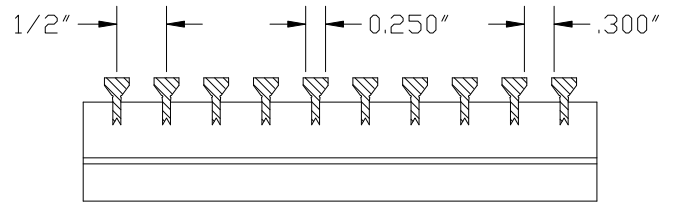

Bar Linear Core Only Floor Grille

DABLCF

- Reinforced for floor use
- Core only grille . will not have a frame or mounting options
- Fully extruded aluminum construction for a stylish appearance
- Fixed blades designed for long straight air throw
- Available on 1/2+increments as standard
- Maximum 84+length in one piece. Max width 8+
- Custom sizes available but extra charge may apply
- Durable powdercoat painted finish
- Available in White, Silver, Mill or Brown

Maximum width 8"

HOW TO ORDER
DABLCF – 00 30 x 4 COLOR
 Blade Width & Height White Silver Mill or Brown
 -00,-01 -15,-30 -82,-84
 Do not leave space if option is not required

DESCRIPTION	DABLCF
FACE BLADES	Horizontal Fixed
REAR BLADES	n/a
DAMPER	n/a
MATERIAL	Aluminum
COLOR	White/Silver/Brown/Mill

JOB NAME: _____
 LOCATION: _____
 ARCHITECT: _____
 ENGINEER: _____
 CONTRACTOR: _____

Bar Linear Blade Options

-00-

0° 13/64+blades on 1/2+centers

-01-

0° 1/4+blades on 1/2+centers

-15-

15° 13/64+blades on 1/2+centers

-30-

30° 13/64+blades on 1/2+centers

-82-

0° 1/8+blades on 1/2+centers

-84-

0° 1/8+blades on 1/4+centers

- Additional charges apply for the -84 core option