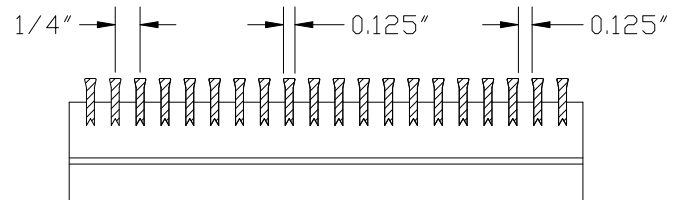

Bar Linear Core Only Floor Grille

DABLCF

- Reinforced for floor use
- Core only grille . will not have a frame or mounting options
- Fully extruded aluminum construction for a stylish appearance
- Fixed blades designed for long straight air throw
- Available on 1/2+increments as standard
- Maximum 84+length in one piece. Max width 8+
- Custom sizes available but extra charge may apply
- Durable powdercoat painted finish
- Available in White, Silver, Mill or Brown

Maximum width 8"

HOW TO ORDER
DABLCF – 00 30 x 4 COLOR
 Blade Width & Height White Silver Mill or Brown
 -00,-01 -15,-30 -82,-84
 Do not leave space if option is not required

DESCRIPTION	DABLCF
FACE BLADES	Horizontal Fixed
REAR BLADES	n/a
DAMPER	n/a
MATERIAL	Aluminum
COLOR	White/Silver/Brown/Mill

-30-

30° 13/64+blades on 1/2+centers

-82-

0° 1/8+blades on 1/2+centers

-84-

0° 1/8+blades on 1/4+centers

- Additional charges apply for the -84 core option