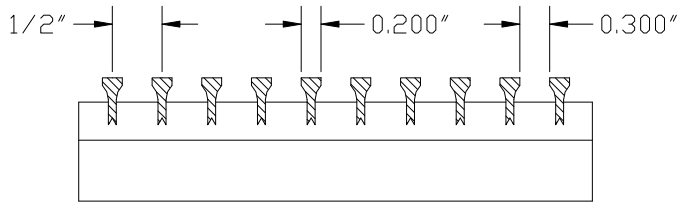

Bar Linear Core Only Floor Grille

DABLCF

- Reinforced for floor use
- Core only grille . will not have a frame or mounting options
- Fully extruded aluminum construction for a stylish appearance
- Fixed blades designed for long straight air throw
- Available on 1/2+increments as standard
- Maximum 84+length in one piece. Max width 8+
- Custom sizes available but extra charge may apply
- Durable powdercoat painted finish
- Available in White, Silver, Mill or Brown

Maximum width 8"

HOW TO ORDER
DABLCF – 00 30 x 4 COLOR
 Blade Width & Height White Silver Mill or Brown
 -00,-01 -15,-30 -82,-84
 Do not leave space if option is not required

DESCRIPTION	DABLCF
FACE BLADES	Horizontal Fixed
REAR BLADES	n/a
DAMPER	n/a
MATERIAL	Aluminum
COLOR	White/Silver/Brown/Mill

JOB NAME: _____
 LOCATION: _____
 ARCHITECT: _____
 ENGINEER: _____
 CONTRACTOR: _____

Bar Linear Blade Options

-00-

0° 13/64+blades on 1/2+centers

-01-

0° 1/4+blades on 1/2+centers

-15-

15° 13/64+blades on 1/2+centers

-30-

30° 13/64+blades on 1/2+centers

-82-

0° 1/8+blades on 1/2+centers

-84-

0° 1/8+blades on 1/4+centers

- Additional charges apply for the -84 core option