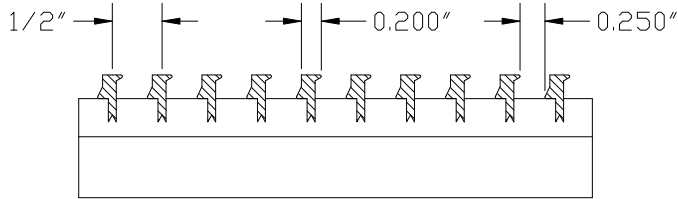

Bar Linear Core Only Floor Grille

DABLCF

- Reinforced for floor use
- Core only grille . will not have a frame or mounting options
- Fully extruded aluminum construction for a stylish appearance
- Fixed blades designed for long straight air throw
- Available on 1/2+increments as standard
- Maximum 84+length in one piece. Max width 8+
- Custom sizes available but extra charge may apply
- Durable powdercoat painted finish
- Available in White, Silver, Mill or Brown

Maximum width 8"

HOW TO ORDER
DABLCF – 00 30 x 4 COLOR
 Blade Width & Height White Silver Mill or Brown
 -00,-01 -15,-30 -82,-84
 Do not leave space if option is not required

DESCRIPTION	DABLCF
FACE BLADES	Horizontal Fixed
REAR BLADES	n/a
DAMPER	n/a
MATERIAL	Aluminum
COLOR	White/Silver/Brown/Mill

JOB NAME: _____
 LOCATION: _____
 ARCHITECT: _____
 ENGINEER: _____
 CONTRACTOR: _____

Bar Linear Blade Options

-00-

0° 13/64+blades on 1/2+centers

-01-

0° 1/4+blades on 1/2+centers

-15-

15° 13/64+blades on 1/2+centers

-30-

30° 13/64+blades on 1/2+centers

-82-

0° 1/8+blades on 1/2+centers

-84-

0° 1/8+blades on 1/4+centers

- Additional charges apply for the -84 core option