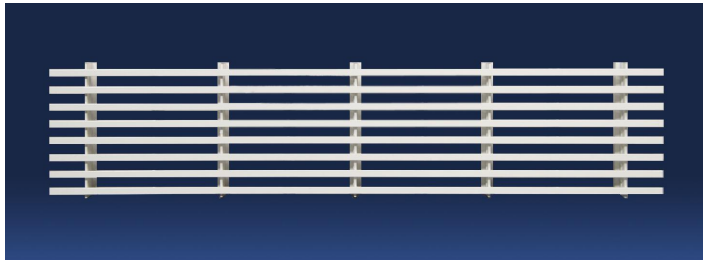

Bar Linear Core Only Floor Grille

DABLCF

- Reinforced for floor use
- Core only grille . will not have a frame or mounting options
- Fully extruded aluminum construction for a stylish appearance
- Fixed blades designed for long straight air throw
- Available on 1/2+increments as standard
- Maximum 84+length in one piece. Max width 8+
- Custom sizes available but extra charge may apply
- Durable powdercoat painted finish
- Available in White, Silver, Mill or Brown

Maximum width 8"

HOW TO ORDER
DABLCF – 00 30 x 4 COLOR
 Blade Width & Height White Silver Mill or Brown
 -00,-01 -15,-30 -82,-84
 Do not leave space if option is not required

DESCRIPTION	DABLCF
FACE BLADES	Horizontal Fixed
REAR BLADES	n/a
DAMPER	n/a
MATERIAL	Aluminum
COLOR	White/Silver/Brown/Mill

-30-

30° 13/64+blades on 1/2+centers

-82-

0° 1/8+blades on 1/2+centers

-84-

0° 1/8+blades on 1/4+centers

- Additional charges apply for the -84 core option