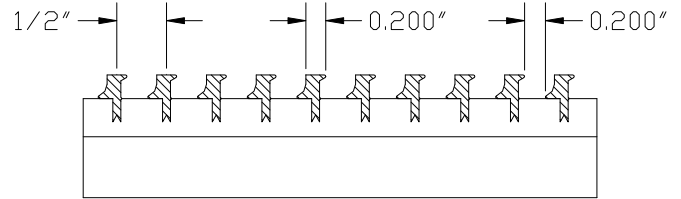

Bar Linear Core Only Floor Grille

DABLCF

- Reinforced for floor use
- Core only grille . will not have a frame or mounting options
- Fully extruded aluminum construction for a stylish appearance
- Fixed blades designed for long straight air throw
- Available on 1/2+increments as standard
- Maximum 84+length in one piece. Max width 8+
- Custom sizes available but extra charge may apply
- Durable powdercoat painted finish
- Available in White, Silver, Mill or Brown

Maximum width 8"

HOW TO ORDER
DABLCF – 00 30 x 4 COLOR
 Blade Width & Height White Silver Mill or Brown
 -00,-01 -15,-30 -82,-84
 Do not leave space if option is not required

DESCRIPTION	DABLCF
FACE BLADES	Horizontal Fixed
REAR BLADES	n/a
DAMPER	n/a
MATERIAL	Aluminum
COLOR	White/Silver/Brown/Mill

JOB NAME: _____
 LOCATION: _____
 ARCHITECT: _____
 ENGINEER: _____
 CONTRACTOR: _____

Bar Linear Blade Options

-00-

0° 13/64+blades on 1/2+centers

-01-

0° 1/4+blades on 1/2+centers

-15-

15° 13/64+blades on 1/2+centers

-30-

30° 13/64+blades on 1/2+centers

-82-

0° 1/8+blades on 1/2+centers

-84-

0° 1/8+blades on 1/4+centers

- Additional charges apply for the -84 core option