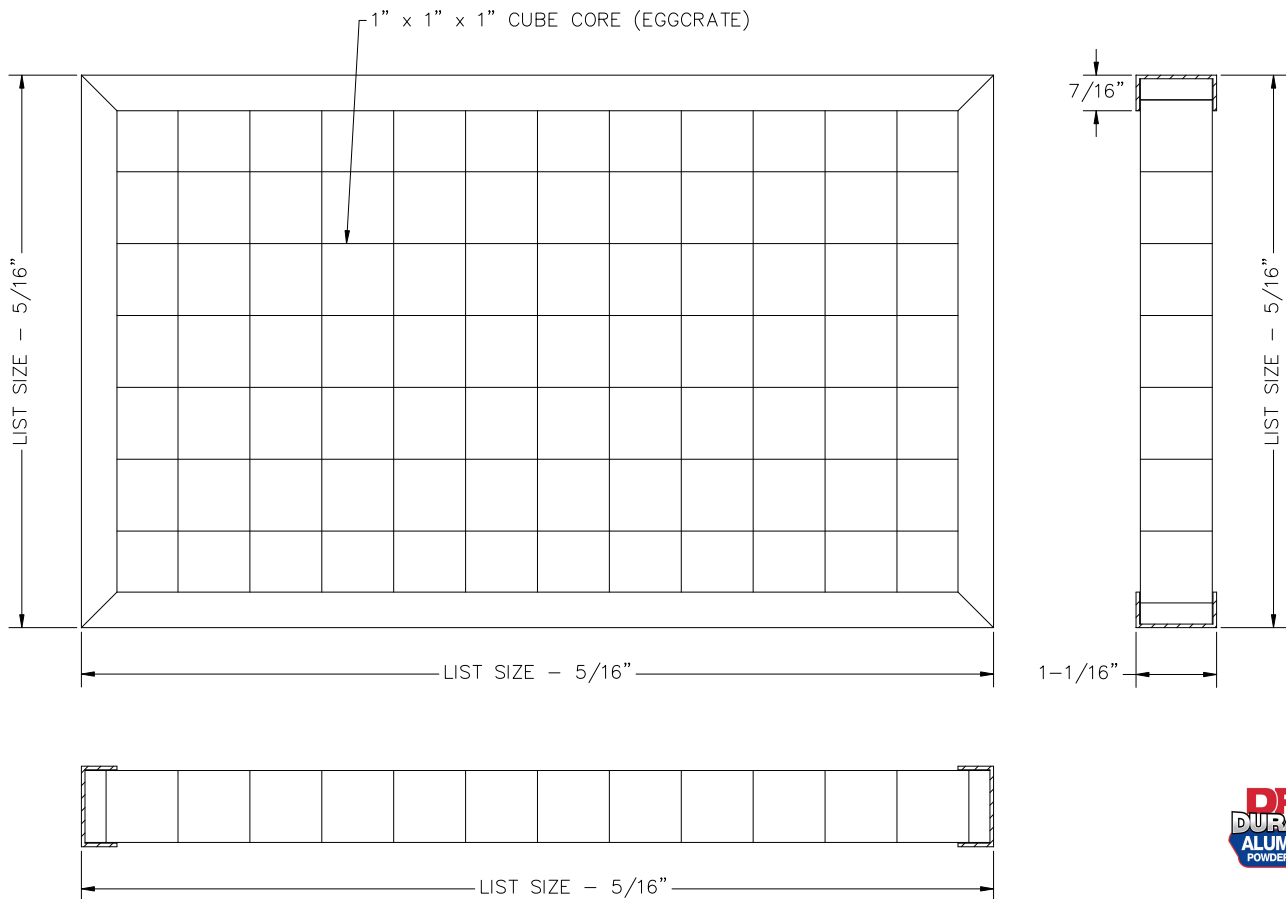

**1" x 1" x 1" Cube Core (Eggcrate) Grille**

**DARE1.1U**

- 1+x 1+x 1+aluminum eggcrate core has a high free area for minimum pressure loss
- Recommended for T-Bar use
- Neat appearance often matches luminaries
- Aluminum U frame to protect edges
- Available on 2+increments as standard
- Custom sizes available but extra charge may apply
- Durable powdercoat painted finish
- Available in White only

DESCRIPTION	DARE1.1U
FACE BLADES	1+x 1+x 1+
REAR BLADES	N/A
DAMPER	N/A
MATERIAL	Aluminum
COLOR	White only

JOB NAME: \_\_\_\_\_

LOCATION: \_\_\_\_\_

ARCHITECT: \_\_\_\_\_

ENGINEER: \_\_\_\_\_

CONTRACTOR: \_\_\_\_\_