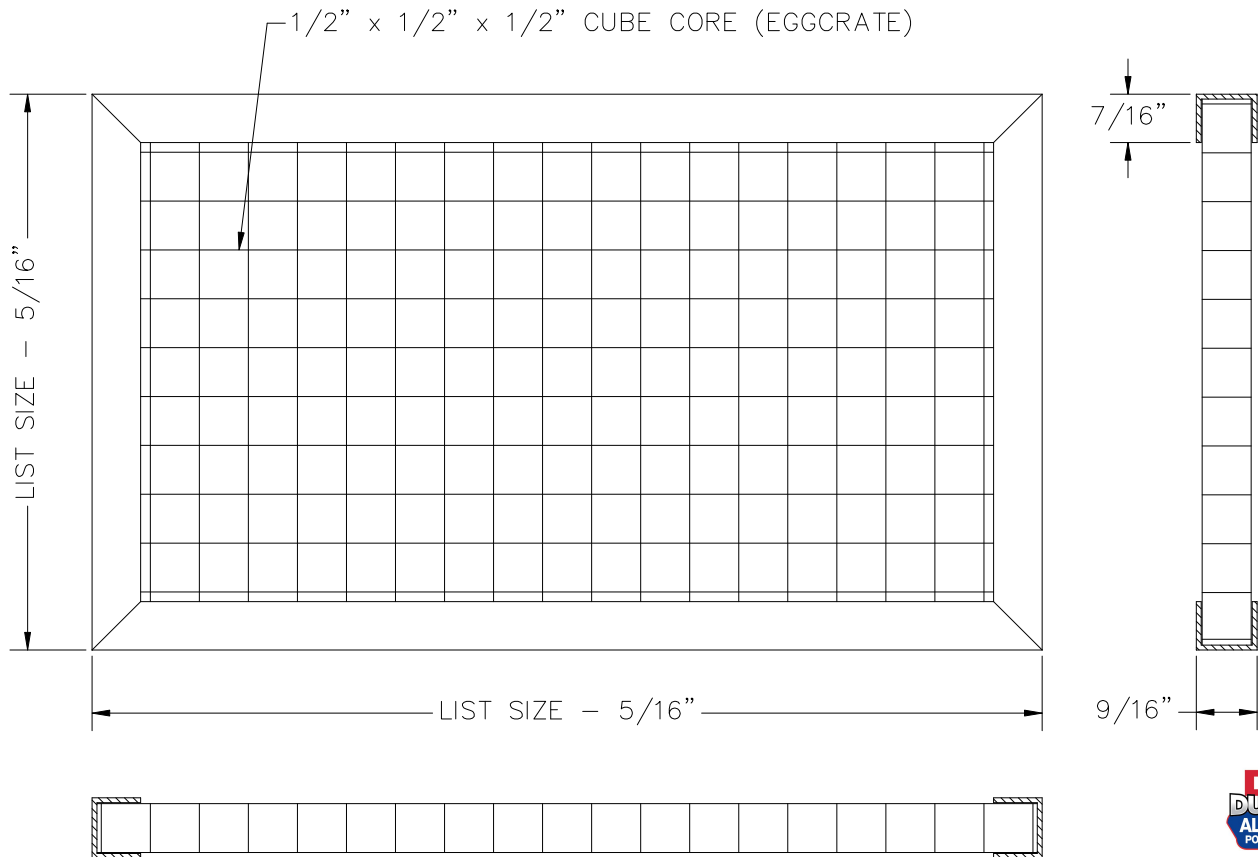

1/2" x 1/2" x 1/2" Cube Core (Eggcrate) Grille

DARE5U

- 1/2"x 1/2"x 1/2" aluminum eggcrate core has a high free area for minimum pressure loss
- Recommended for T-Bar use
- Neat appearance often matches luminaries
- Aluminum U frame to protect edges
- Available on 2+ increments as standard
- Custom sizes available but extra charge may apply
- Durable powdercoat painted finish
- Available in White, Silver or Mill

DESCRIPTION	DARE5U
FACE BLADES	1/2"x 1/2"x 1/2"
REAR BLADES	n/a
DAMPER	n/a
MATERIAL	Aluminum
COLOR	White/Silver/Mill

JOB NAME: _____

LOCATION: _____

ARCHITECT: _____

ENGINEER: _____

CONTRACTOR: _____