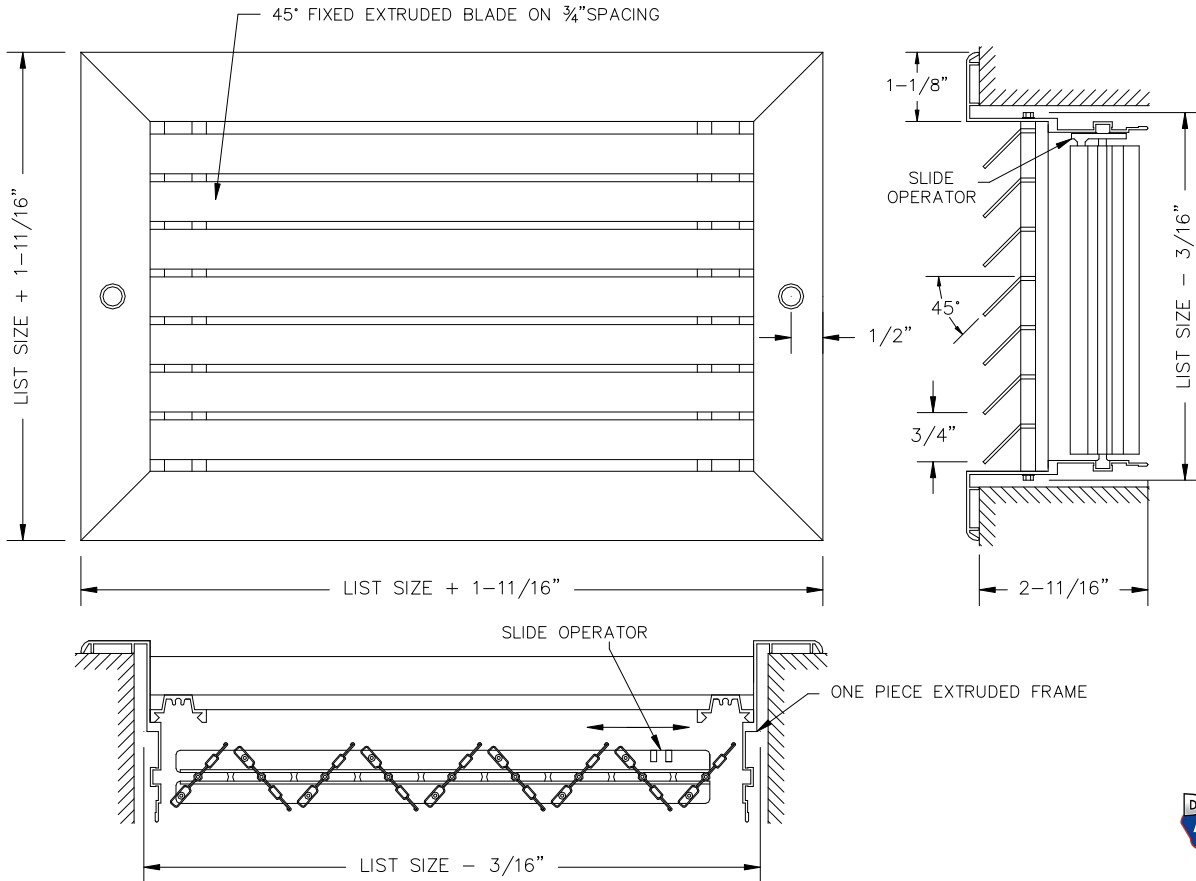

# Extruded Return Air Register

## DARHED-45

- Horizontal blades fixed on 45° deflection and 3/4" spacing
- Opposed blade damper with slide operator
- Extruded aluminum blades designed for high efficiency
- Aluminum extruded supports hidden behind for a continuous clean appearance. No face mullions.
- Aluminum extruded frame with mechanically locked corners
- Countersunk screwholes c/w painted mounting screws
- Available on 2+increments as standard
- Custom sizes available but extra charge may apply
- Durable powdercoat painted finish
- Available in White, Silver, Mill or Brown

<b>DESCRIPTION</b>	<b>DARHED-45</b>
<b>FACE BLADES</b>	45° Fixed Extruded
<b>REAR BLADES</b>	n/a
<b>DAMPER</b>	Opposed Blade
<b>MATERIAL</b>	Aluminum
<b>COLOR</b>	White/Silver/Brown/Mill

**JOB NAME:** \_\_\_\_\_