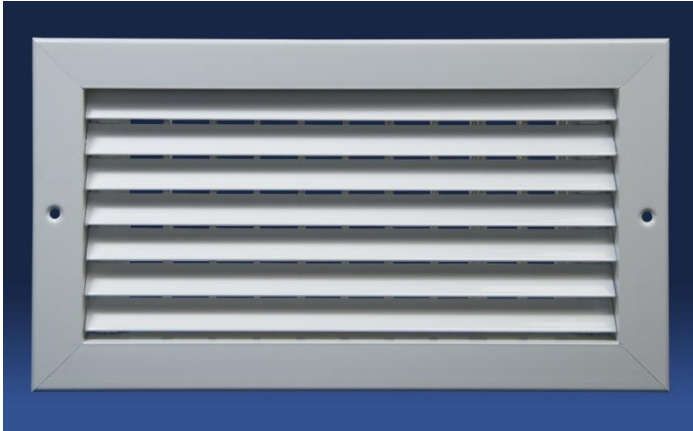

# Extruded Return Air Register

## DARHED-45

- Horizontal blades fixed on 45° deflection and 3/4" spacing
- Opposed blade damper with slide operator
- Extruded aluminum blades designed for high efficiency
- Aluminum extruded supports hidden behind for a continuous clean appearance. No face mullions.
- Aluminum extruded frame with mechanically locked corners
- Countersunk screwholes c/w painted mounting screws
- Available on 2+increments as standard
- Custom sizes available but extra charge may apply
- Durable powdercoat painted finish
- Available in White, Silver, Mill or Brown

<b>DESCRIPTION</b>	<b>DARHED-45</b>
<b>FACE BLADES</b>	45° Fixed Extruded
<b>REAR BLADES</b>	n/a
<b>DAMPER</b>	Opposed Blade
<b>MATERIAL</b>	Aluminum
<b>COLOR</b>	White/Silver/Brown/Mill

**JOB NAME:** \_\_\_\_\_