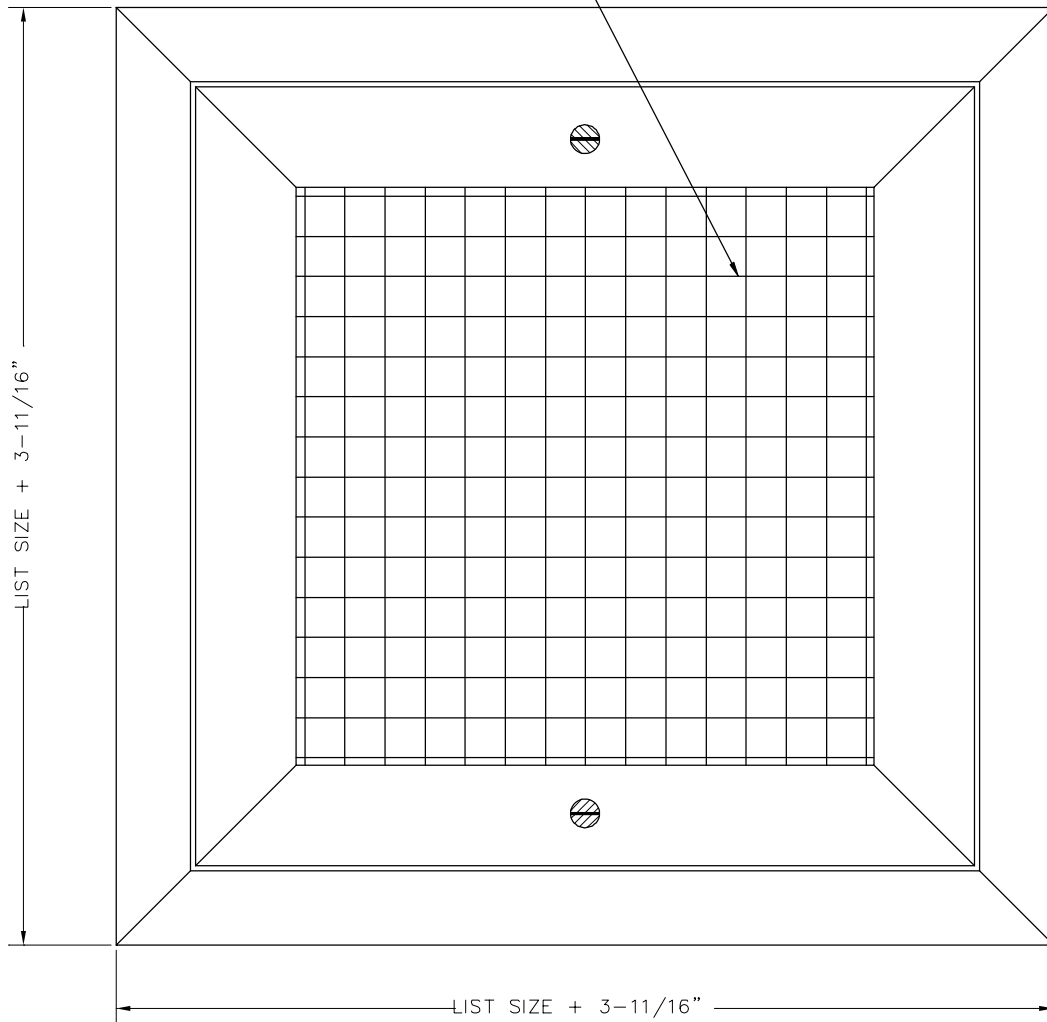

1/2" x 1/2" x 1/2" CUBE CORE (EGGCRATE)

Dayus Register & Grille Inc.

5290 Pulleyblank St., Windsor On. N9A 6J3
 Phone (519) 737-1199 Fax (519) 737-1831
 www.dayus.com Email sales@dayus.com

MODEL NO.

DARE5-FG-TB C&C

PRODUCT DESCRIPTION

T-BAR CEILING CUBE CORE FILTER GRILLE

FACE BARS 1/2" x 1/2" x 1/2" CUBE CORE	REAR BARS N/A
DAMPERS N/A	MATERIAL ALUMINUM

COLOR WHITE/SILVER/MILL	DATE REVISED 11/16/10
----------------------------	--------------------------