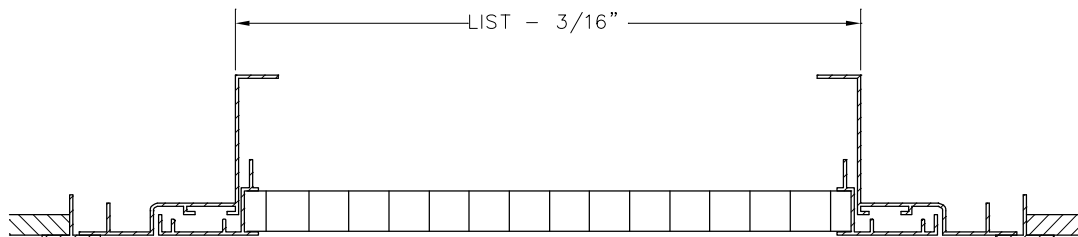

1/2" x 1/2" x 1/2" CUBE CORE (EGGCRATE)

Dayus Register & Grille Inc.

5290 Pulleyblank St., Windsor On. N9A 6J3
 Phone (519) 737-1199 Fax (519) 737-1831
 www.dayus.com Email sales@dayus.com

MODEL NO.

DARE5-FG-TB C&C

PRODUCT DESCRIPTION

T-BAR CEILING CUBE CORE FILTER GRILLE

FACE BARS 1/2" x 1/2" x 1/2" CUBE CORE	REAR BARS N/A
DAMPERS N/A	MATERIAL ALUMINUM

COLOR WHITE/SILVER/MILL	DATE REVISED 11/16/10
----------------------------	--------------------------