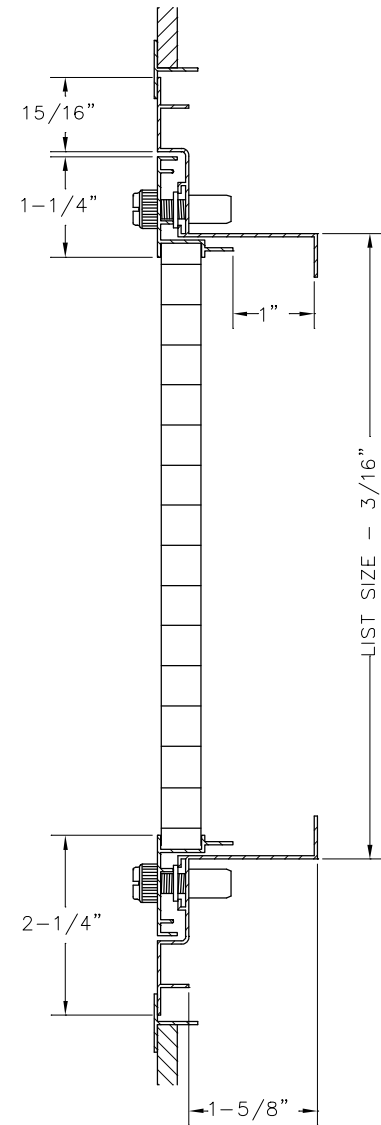

1/2" x 1/2" x 1/2" CUBE CORE (EGGCRATE)

Dayus Register & Grille Inc.

5290 Pulleyblank St., Windsor On. N9A 6J3
 Phone (519) 737-1199 Fax (519) 737-1831
 www.dayus.com Email sales@dayus.com

MODEL NO.

DARE5-FG-TB C&C

PRODUCT DESCRIPTION

T-BAR CEILING CUBE CORE FILTER GRILLE

FACE BARS 1/2" x 1/2" x 1/2" CUBE CORE	REAR BARS N/A
DAMPERS N/A	MATERIAL ALUMINUM

COLOR WHITE/SILVER/MILL	DATE REVISED 11/16/10
----------------------------	--------------------------

FILE NAME

021 PDF Drawings\05 Filter\040500 DARE5-FG-TB C&C.DWG